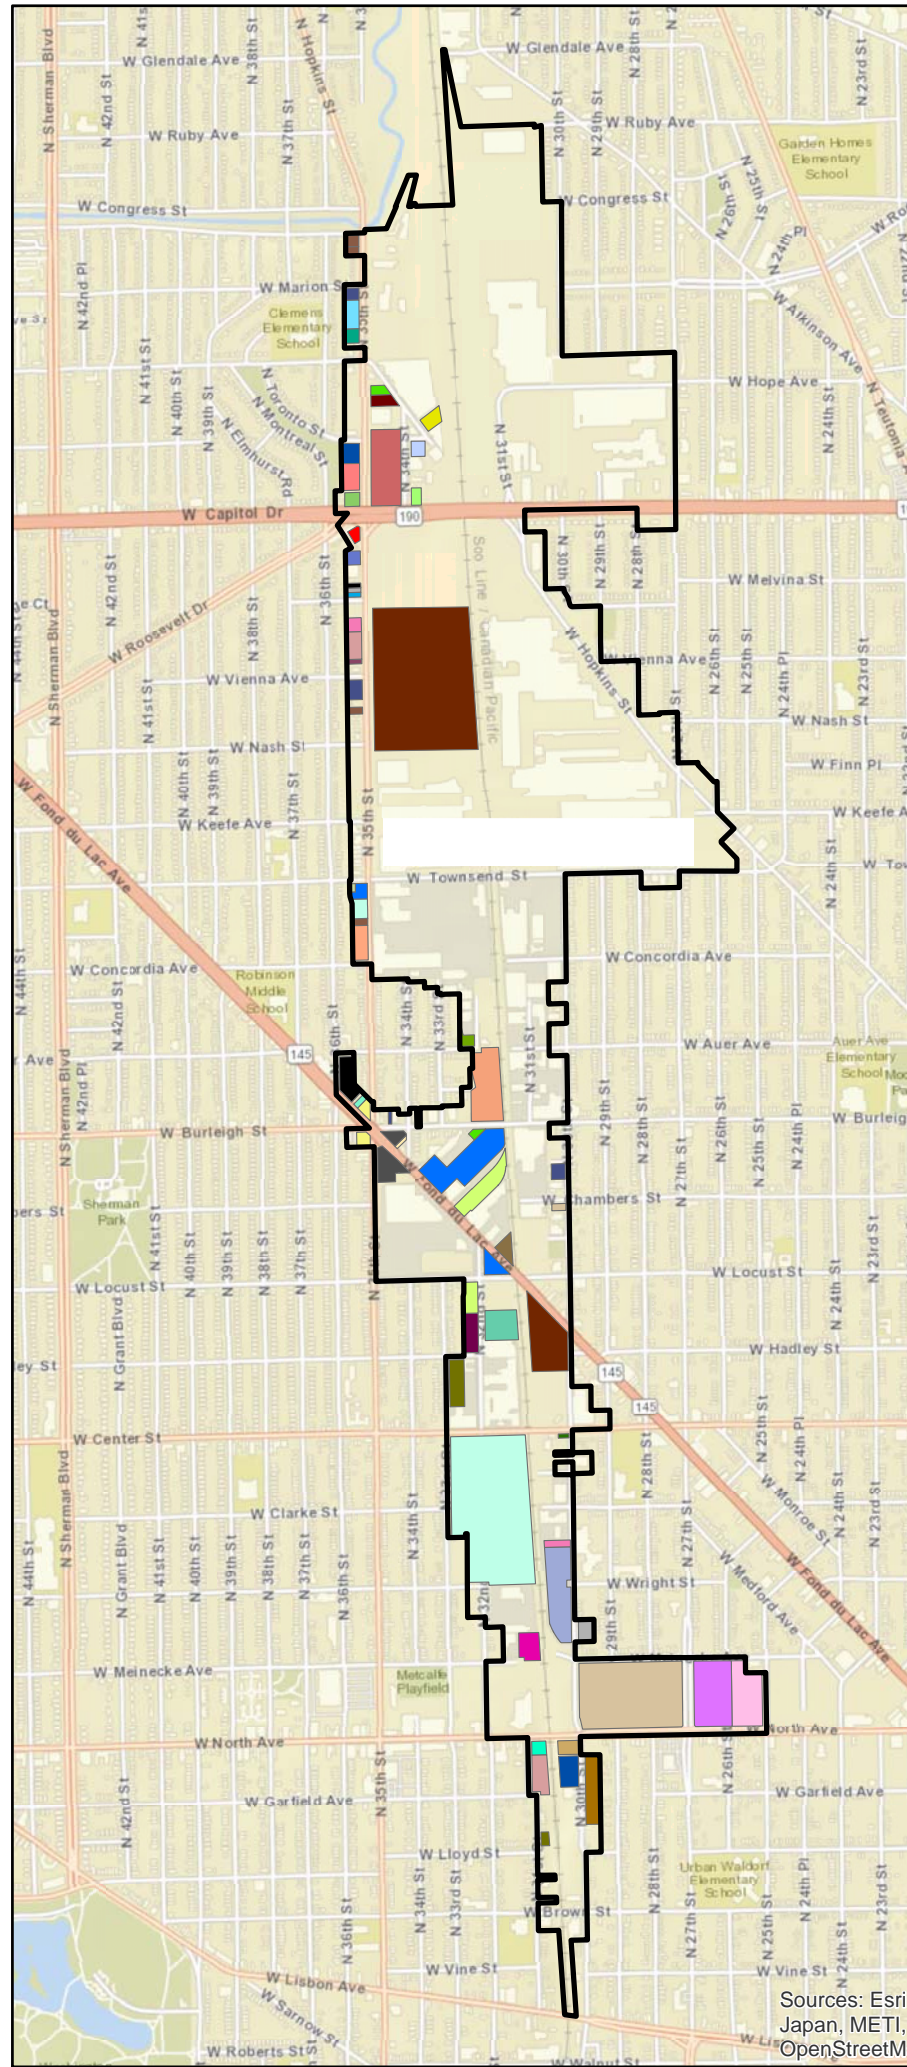

# BID NO. 37: 30TH STREET INDUSTRIAL CORRIDOR

CITY OF MILWAUKEE

Prepared by Intelligemini LLC, 02/19/2018  
 Data Source: City of Milwaukee (Geographic Information Systems);  
 The Corridor, Business Improvement District #37; ESRI; Infogroup

Sources: Esri, HERE, Garmin, USGS, Intermap, INCREMENT P, NRCan, Esri Japan, METI, Esri China (Hong Kong), Esri Korea, Esri (Thailand), NGCC, © OpenStreetMap contributors, and the GIS User Community